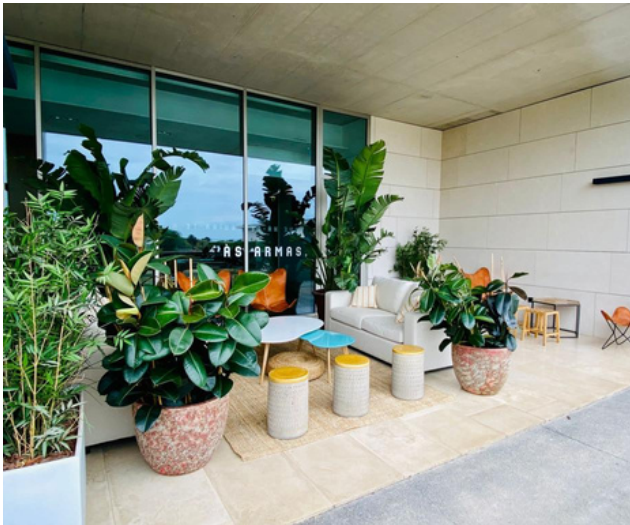

LISBON VENUES

PLANTS CATALOGUE

BANANA TREE IN
CERAMIC VASE

(WHITE/BLUE/BEIGE/GRAY/BLACK)

135,00€

OLIVE TREE IN
CERAMIC VASE

(WHITE/BLUE/BEIGE/GRAY/BLACK)

135,00€

LARGE OLIVE TREE
/BANANA TREE IN LARGE
SQUARE FLOWER BOX

(BLACK)

135,00€

10X10 GLASS CUBE
WITH ORCHID

35,00€

Other options: 20x20 Glass Cube with white
stone/pine bark and Orchid - 65,00€

10X10 GLASS CUBE
WITH GREENERY

20,00€

Other options:
20x20 Glass Cube with Greens - 40,00€

GLASS CYLINDERS OF
VARIOUS HEIGHTS WITH
GREENERY AND PINE
BARK

60,00€

SLATTED PLANTER
WITH GREEN PLANTS

150,00€

PLANTER WITH
NATURAL BAMBOO

70,00€