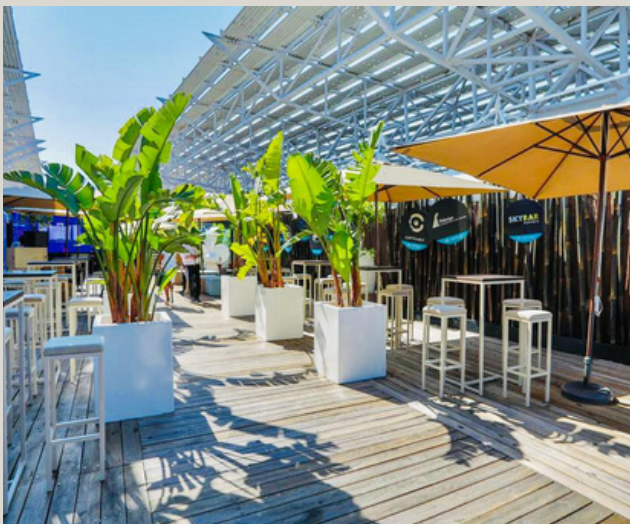

LISBON VENUES

PLANTS CATALOGUE